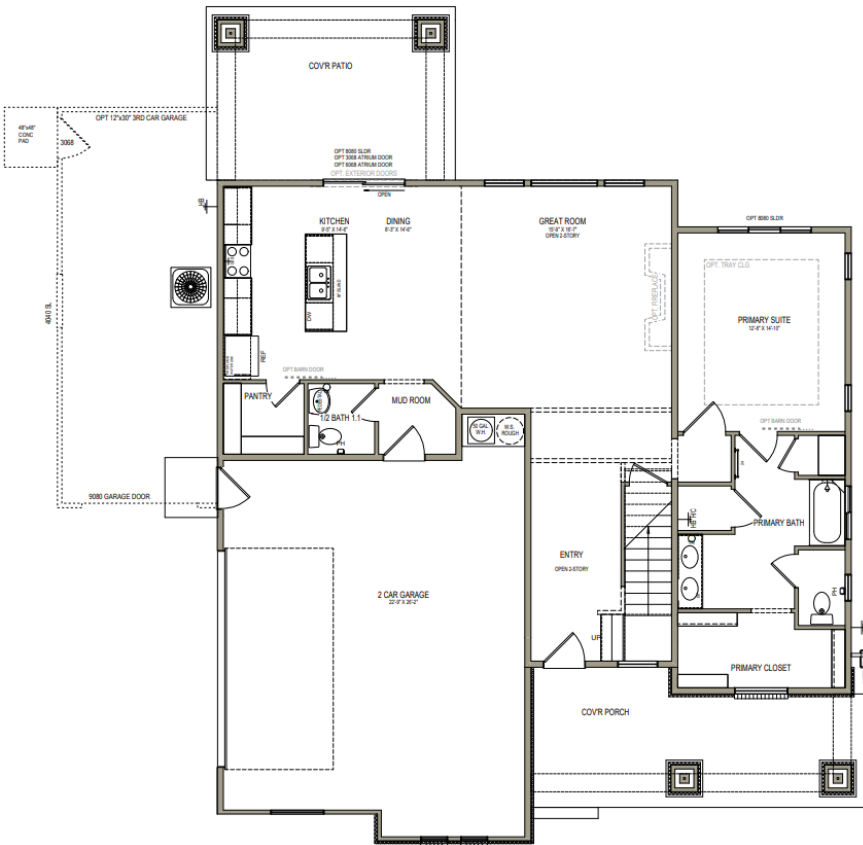

## ABOUT THE PLAN

Feel right at home in the Ponderosa home design which offers 4 bedrooms, 2.5 bathrooms, and a 2 car garage. Walk inside through the entry to be welcomed into the open living space with the kitchen and living room. The kitchen showcases a large island with a dual sink and a walk-in pantry. Right off the garage is a mudroom and convenient powder bath. The primary suite is on the main level, featuring a spacious bathroom and walk-in closet with a window. Take a step upstairs to find a gorgeous open to below feature connecting the upstairs with the lower main living space. Discover bedrooms on the upper floor with a bathroom including a water closet and a laundry room. Spend evenings relaxing out on your front covered porch with your family as the weather is ideal in Southern Utah all year round.

4 Bedrooms

2.5 Baths

2-3 Car Garage

2,173 Finished Sq. Ft.

Call or text to make an  
appointment today!  
**801-210-0985**

*Scan for more info*

OFFICIAL  
HOMEBUILDER  
OF THE  
UTAH JAZZ

## MAIN LEVEL

1,341 SQ. FT.

## UPPER LEVEL

832 SQ. FT.