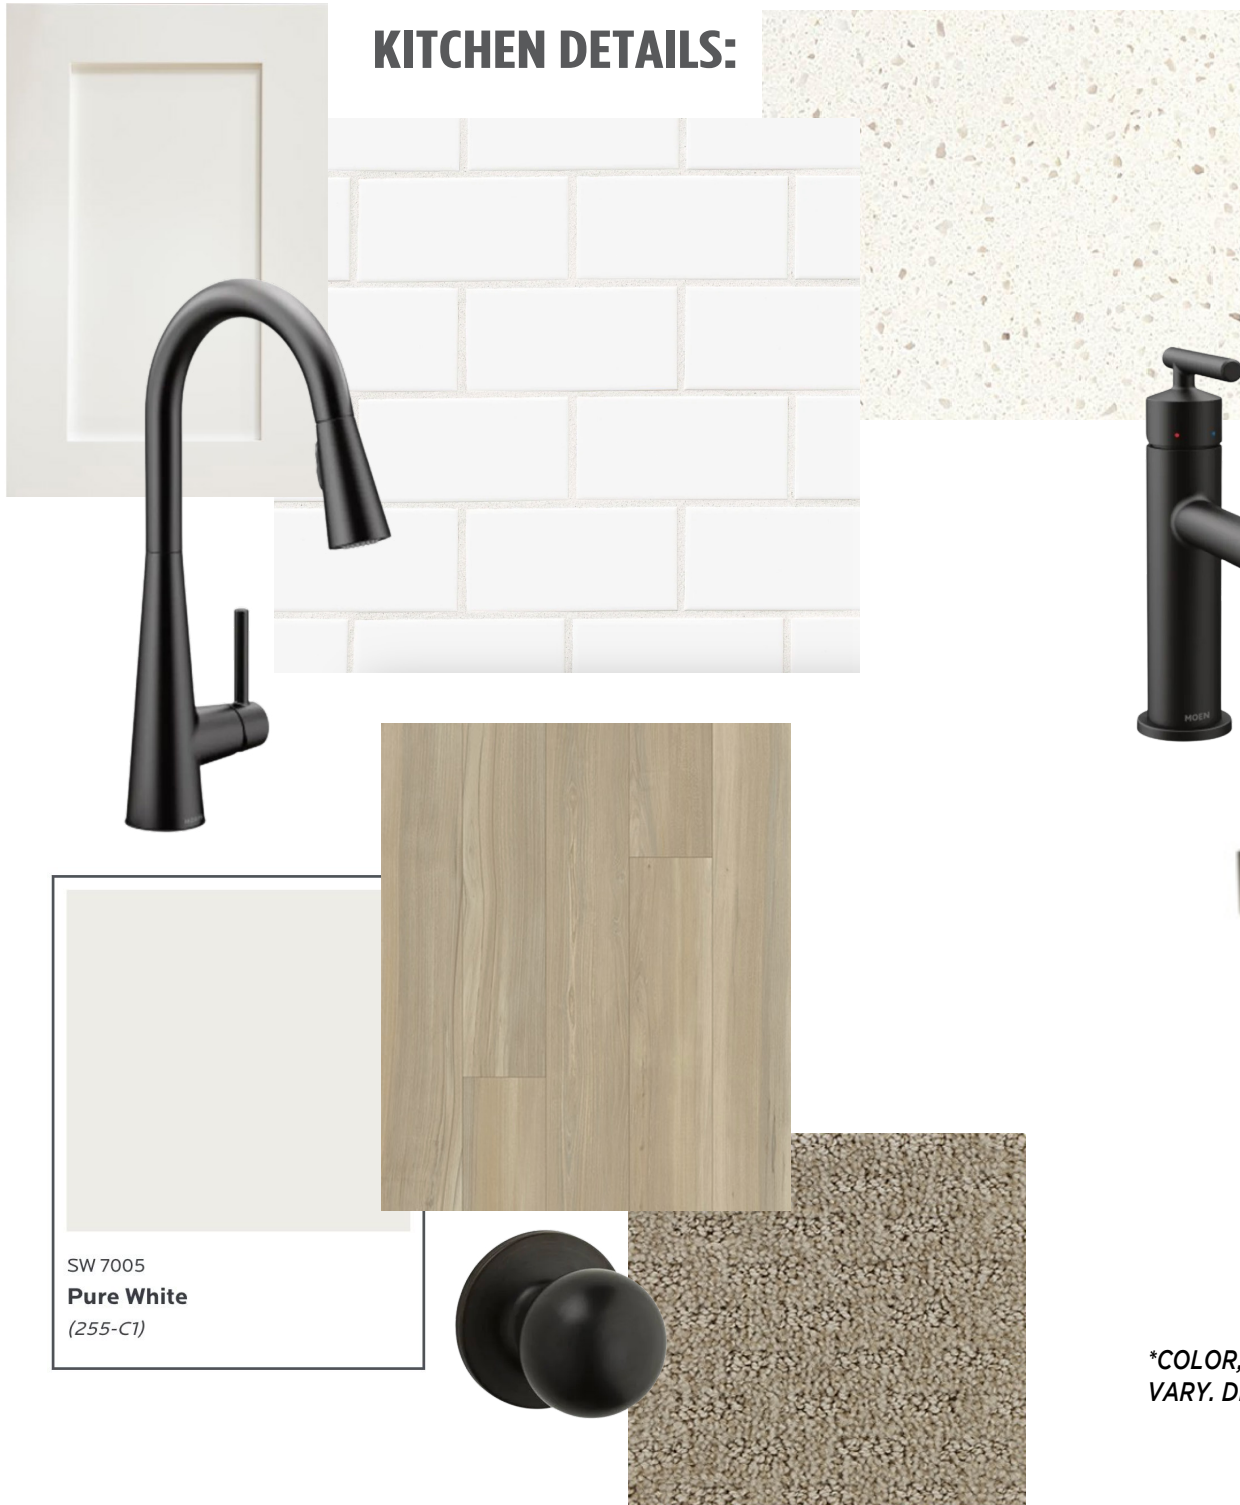

INTERIOR COLOR SELECTION  
**DESERT COLOR  
CONDOS**

**801.210.0985**  
6051 S Silver Birch Lane  
St. George, UT 84332

**APPLIANCE COLOR:**  
*Stainless Steel*

**PAINT & TRIM:**  
*Pure White*

**CABINETS:**  
*White Shaker  
Black Hardware  
Soft Close Drawers*

**VINYL FLOORING:**  
*WEST FORK CREEK  
Spice It Up*

**KITCHEN & BATH  
COUNTERTOPS:**  
*Quartz: 2cm  
Simply White*

**CARPET:**  
*BOYNTON PARK  
Dignified, 8lb pad*

\*COLOR, FINISH, & APPEARANCE MAY VARY. DETAILS SUBJECT TO CHANGE.

INTERIOR COLOR SELECTION  
**DESERT COLOR  
CONDOS**

**801.210.0985**  
6051 S Silver Birch Lane  
St. George, UT 84332

**KITCHEN DETAILS:**

SW 7005  
**Pure White**  
(255-C1)

**BATHROOM DETAILS:**

*\*COLOR, FINISH, & APPEARANCE MAY VARY. DETAILS SUBJECT TO CHANGE.*